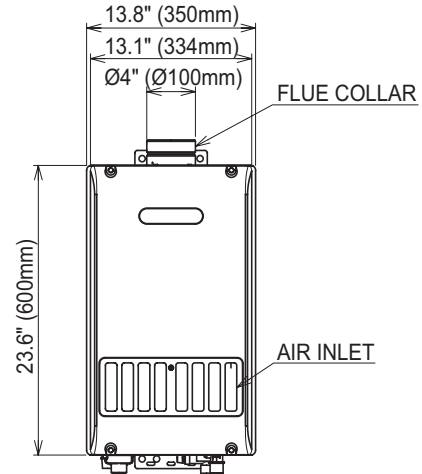

# Dimensions NR98SV(GQ-2857WX-F US)

< inch (mm) >

HEIGHT OF EACH FITTINGS  
 FROM BOTTOM OF CASE

HOT WATER OUTLET	1.8" (45mm)
COLD WATER INLET	2.2" (55mm)
GAS INLET	2.2" (56mm)