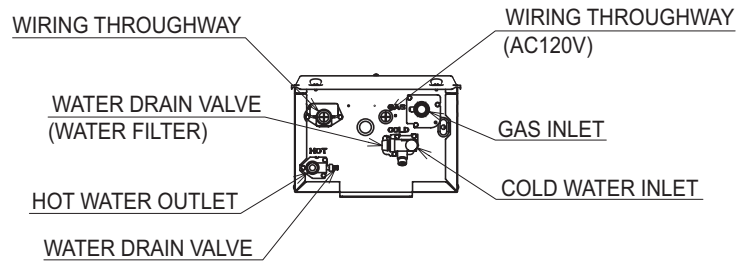

# Dimensions NR98SV(GQ-2857WX-F US)

< inch (mm) >

HEIGHT OF EACH FITTINGS  
 FROM BOTTOM OF CASE

HOT WATER OUTLET	1.8" (45mm)
COLD WATER INLET	2.2" (55mm)
GAS INLET	2.2" (56mm)