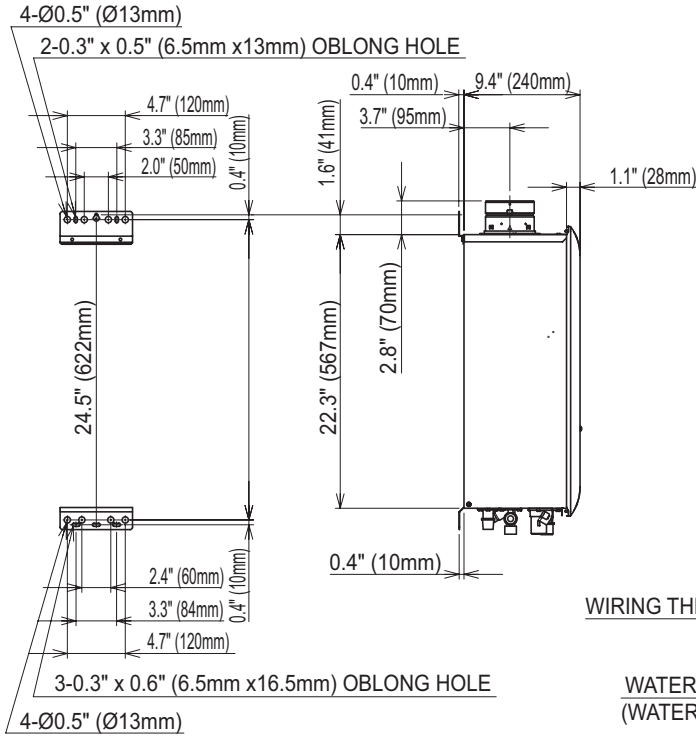

# Dimensions NR98SV(GQ-2857WX-F US)

< inch (mm) >

HEIGHT OF EACH FITTINGS  
 FROM BOTTOM OF CASE

HOT WATER OUTLET	1.8" (45mm)
COLD WATER INLET	2.2" (55mm)
GAS INLET	2.2" (56mm)