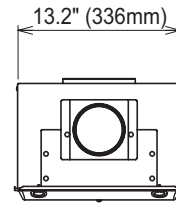

# Dimensions NR98SV(GQ-2857WX-F US)

< inch (mm) >

HEIGHT OF EACH FITTINGS  
 FROM BOTTOM OF CASE

HOT WATER OUTLET	1.8" (45mm)
COLD WATER INLET	2.2" (55mm)
GAS INLET	2.2" (56mm)